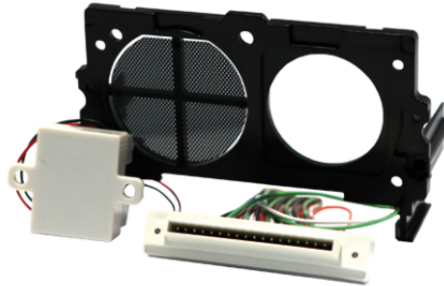

**1250IA****ACCESSORY FOR MOUNTING IKALL AUDIO UNITS ON SING.-
PLATE PAN.**

Accessory allowing the installation and use of Ikall audio modules part. 1622, 1622VC, 1622VCF and 1682 on single-plate panels and N, AV/4 series. Fitted with a voltage reducer for powering festoon lamps if used with power supply unit 1595 or 1207.

1250IA

**ACCESSORY FOR MOUNTING IKALL AUDIO UNITS ON SING.-
PLATE PAN.**

Simplebus 2 audio/video system	Yes
Simplebus 2 audio system	Yes